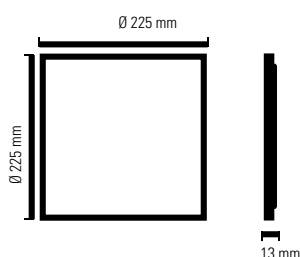

INFORMACIÓN TÉCNICA - TECHNICAL INFORMATION: SLIM 18W

DATOS COMERCIALES / COMMERCIAL DATA

CODE	67632	67633
REFERENCE	DOWN SLIM SQ 18W 40K	DOWN SLIM SQ 18W 60K

DATOS ELECTRICOS / ELECTRICAL DATA

INPUT VOLTAGE	230V	230V
FREQUENCY	50Hz	50Hz
POWER	12W	12W
POWER FACTOR	0,70	0,70

DATOS FOTOMÉTRICOS / PHOTOMETRIC DATA

EFFICACY (LM/W)	86lm/W	86lm/W
LUMINOUS FLUX (LM)	1550lm	1550lm
CCT (KELVIN)	4000K	6000K
CRI	80	80
BEAM ANGLE	100°	100°

VIDA ÚTIL Y MEDIO AMBIENTE / LIFESPAN & ENVIRONMENTAL DATA

ENERGY CLASS	F	F
CONSUMPTION	18kWh/1000h	18kWh/1000h
LIFESPAN	35000h	35000h
ON/OFF CICLES	20000	20000
USE (H/DAY)	8h/day	8h/day
WORKING TEMP.	-20°C~+40°C	-20°C~+40°C

CARACTERÍSTICAS FÍSICAS / PHYSICAL CHARACTERISTICS

SIZE	Ø225x225x13mm	Ø225x225x13mm
CUTTING SIZE	205mm	205mm
IP PROTECTION	IP20	IP20

EMBALAJE / PACKAGING

CODE	67632	67633
REFERENCE	DOWN SLIM SQ 18W 40K	DOWN SLIM SQ 18W 60K
UNITS MIDDLE BOX	20	20
SIZE OF INDIVIDUAL BOX	278x237x32mm	278x237x32mm

DIMENSIONES - SIZE