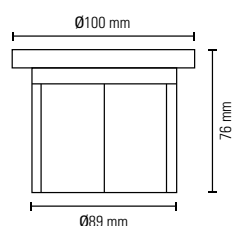

ENERGY CLASS	N/A
CONSUMPTION	7kWh/1000h
LIFESPAN	30000h
ON/OFF CICLES	15000
WORKING TEMP.	-20°C~+40°C

CARACTERÍSTICAS FÍSICAS / PHYSICAL CHARACTERISTICS

SIZE	Ø100x76mm
CUTTING DIAMETER	Ø89mm
WEIGHT	0,4kg
IP PROTECTION	IP68

EMBALAJE / PACKAGING

CODE	67505
REFERENCE	FOCO PISCINA 7W RGB
UNITS INNER BOX	1
SIZE OF INDIVIDUAL BOX	10.5*10.5*8.5CM
UNITS OUTER BOX	50
SIZE OF INDIVIDUAL BOX	60*35*36cm
GROSS WEIGHT	22,7kgs

DIMENSIONES · SIZE